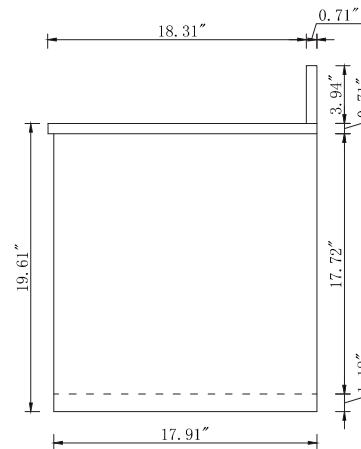

Top view

Back view

Side view

Front view

Drawer Interior Size

DWG. NO.:

MODEL NO.:

VF43530MBL\_BS

ALTERATIONS

- 1
- 2
- 3
- 4

FOR PROPOSAL ONLY ALL DIMENSIONS TO BE VERIFIED

SCALE:

DWG. BY:

CHECKED BY:

DATE:

PROJECT: