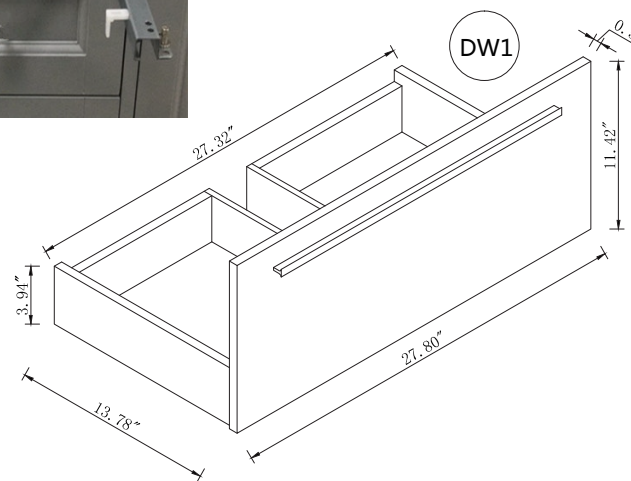

Top view

Back view

Side view

Front view

Drawer Interior Size

DWG. NO.:

MODEL NO.:

VF43530MBL\_BS

ALTERATIONS

- 1
- 2
- 3
- 4

FOR PROPOSAL ONLY ALL DIMENSIONS TO BE VERIFIED

SCALE:

DWG. BY:

CHECKED BY:

DATE:

PROJECT: