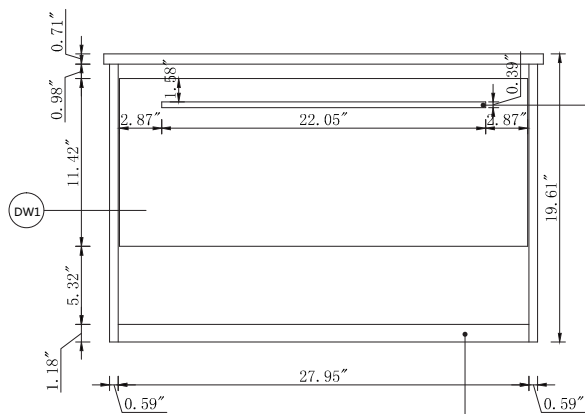

Top view

Back view

Side view

Front view

Drawer Interior Size

DWG. NO.:

MODEL NO.:

VF43530MBL\_BS

ALTERATIONS

- 1
- 2
- 3
- 4

FOR PROPOSAL ONLY ALL DIMENSIONS TO BE VERIFIED

SCALE:

DWG. BY:

CHECKED BY:

DATE:

PROJECT: