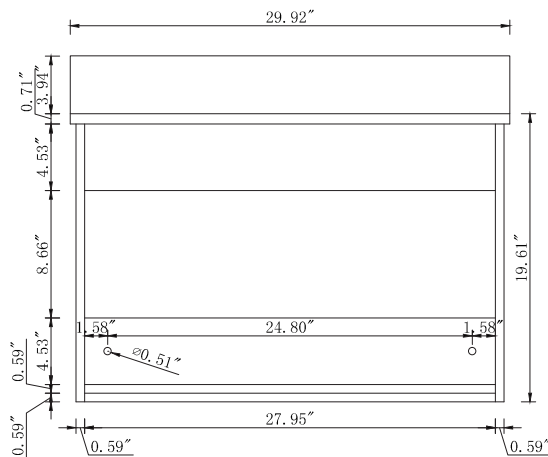

Top view

Back view

Side view

Front view

Drawer Interior Size

DWG. NO.:

MODEL NO.:

VF43530MBL\_BS

ALTERATIONS

- 1
- 2
- 3
- 4

FOR PROPOSAL ONLY ALL DIMENSIONS TO BE VERIFIED

SCALE:

DWG. BY:

CHECKED BY:

DATE:

PROJECT: