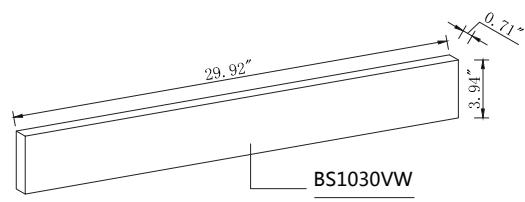

Top view

Back view

Side view

Front view

Drawer Interior Size

DWG. NO.:

MODEL NO.:

VF43530MBL\_BS

ALTERATIONS

- 1
- 2
- 3
- 4

FOR PROPOSAL ONLY ALL DIMENSIONS TO BE VERIFIED

SCALE:

DWG. BY:

CHECKED BY:

DATE:

PROJECT: